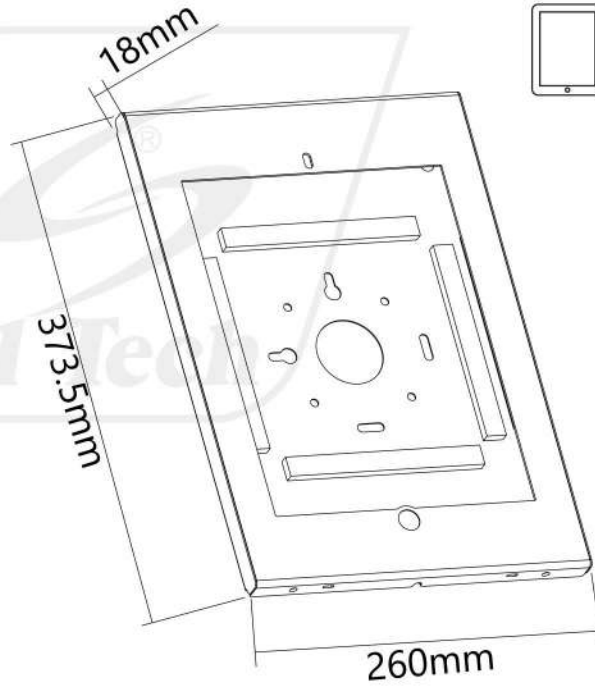

SH 2601L

Anti-theft Enclosure

For 12.9" iPad Pro

 For iPad Pro

Picture of iPad Pro is for illustration purpose only.

Anti-Theft Design
protects your property

Easily Attach to the Wall
for quick installation

VESA 75x75 Compatible
for multiple applications

External Cable Management
creates a clean look