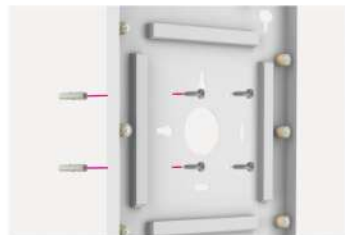

SH 2601L

Anti-theft Enclosure

For 12.9" iPad Pro

 For iPad Pro

Picture of iPad Pro is for illustration purpose only.

Anti-Theft Design
protects your property

Easily Attach to the Wall
for quick installation

VESA 75x75 Compatible
for multiple applications

External Cable Management
creates a clean look